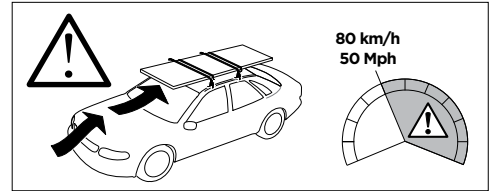

1

Kit 5118

TOYOTA RAV4 (Mk. III), 5-dr SUV, 05-12

ISO 11154-E