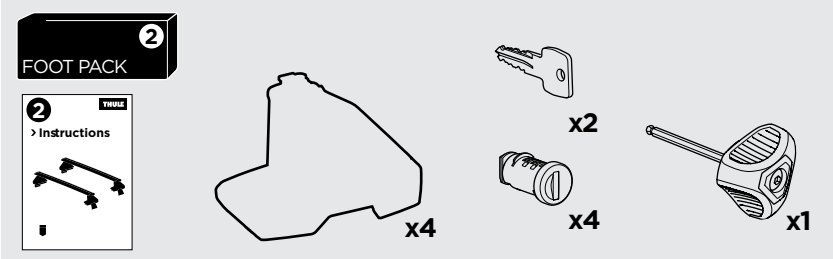

1

Kit 5118

TOYOTA RAV4 (Mk. III), 5-dr SUV, 05-12

ISO 11154-E

THULE WingBar Evo	THULE WingBar Edge	THULE WingBar	THULE SquareBar	Evo X (scale)	Edge X (scale)
TOYOTA RAV4 (Mk. III), 5-dr SUV, 05-12				42,5	L
THULE ProBar	THULE SlideBar				X (mm/inch)
TOYOTA RAV4 (Mk. III), 5-dr SUV, 05-12				1076 mm / 42 3/8"	

THULE WingBar Evo	THULE WingBar Edge	THULE WingBar	THULE SquareBar	Evo Y (scale)	Edge Y (scale)
TOYOTA RAV4 (Mk. III), 5-dr SUV, 05-12				38,5	B
THULE ProBar	THULE SlideBar				Y (mm/inch)
TOYOTA RAV4 (Mk. III), 5-dr SUV, 05-12				1036 mm / 40 3/4"	

	W (mm/inch)	Z (mm/inch)
TOYOTA RAV4 (Mk. III), 5-dr SUV, 05-12	700 mm / 27 1/2"	430 mm / 16 7/8"