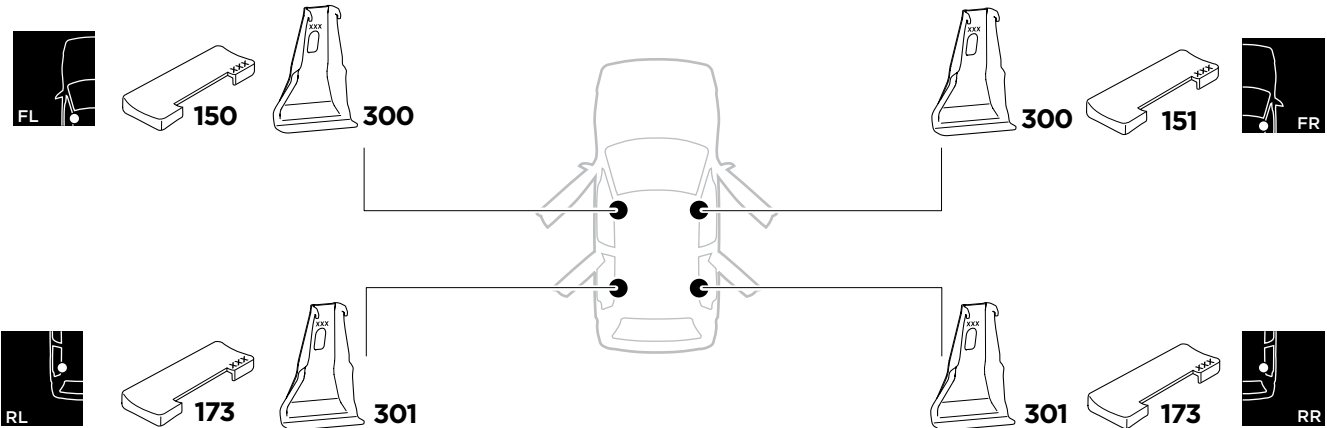

1

Kit 5118

TOYOTA RAV4 (Mk. III), 5-dr SUV, 05-12

ISO 11154-E

THULE WingBar Evo	THULE WingBar Edge	THULE WingBar	THULE SquareBar	Evo X (scale)	Edge X (scale)
TOYOTA RAV4 (Mk. III), 5-dr SUV, 05-12				42,5	L
THULE ProBar	THULE SlideBar				X (mm/inch)
TOYOTA RAV4 (Mk. III), 5-dr SUV, 05-12				1076 mm / 42 3/8"	

THULE WingBar Evo	THULE WingBar Edge	THULE WingBar	THULE SquareBar	Evo Y (scale)	Edge Y (scale)
TOYOTA RAV4 (Mk. III), 5-dr SUV, 05-12				38,5	B
THULE ProBar	THULE SlideBar				Y (mm/inch)
TOYOTA RAV4 (Mk. III), 5-dr SUV, 05-12				1036 mm / 40 3/4"	

	W (mm/inch)	Z (mm/inch)
TOYOTA RAV4 (Mk. III), 5-dr SUV, 05-12	700 mm / 27 1/2"	430 mm / 16 7/8"