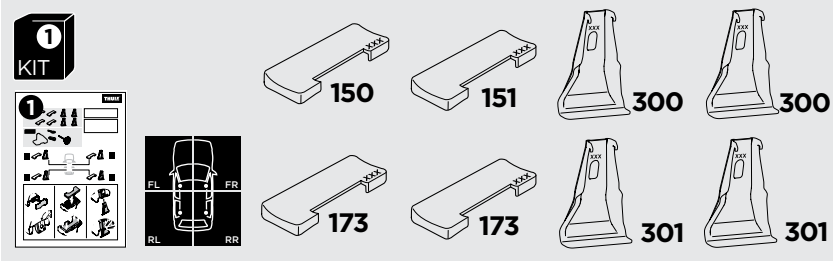

1

Kit 5118

TOYOTA RAV4 (Mk. III), 5-dr SUV, 05-12

ISO 11154-E

THULE WingBar Evo	THULE WingBar Edge	THULE WingBar	THULE SquareBar	Evo X (scale)	Edge X (scale)
TOYOTA RAV4 (Mk. III), 5-dr SUV, 05-12				42,5	L
THULE ProBar	THULE SlideBar				X (mm/inch)
TOYOTA RAV4 (Mk. III), 5-dr SUV, 05-12				1076 mm / 42 3/8"	

THULE WingBar Evo	THULE WingBar Edge	THULE WingBar	THULE SquareBar	Evo Y (scale)	Edge Y (scale)
TOYOTA RAV4 (Mk. III), 5-dr SUV, 05-12				38,5	B
THULE ProBar	THULE SlideBar				Y (mm/inch)
TOYOTA RAV4 (Mk. III), 5-dr SUV, 05-12				1036 mm / 40 3/4"	

	W (mm/inch)	Z (mm/inch)
TOYOTA RAV4 (Mk. III), 5-dr SUV, 05-12	700 mm / 27 1/2"	430 mm / 16 7/8"