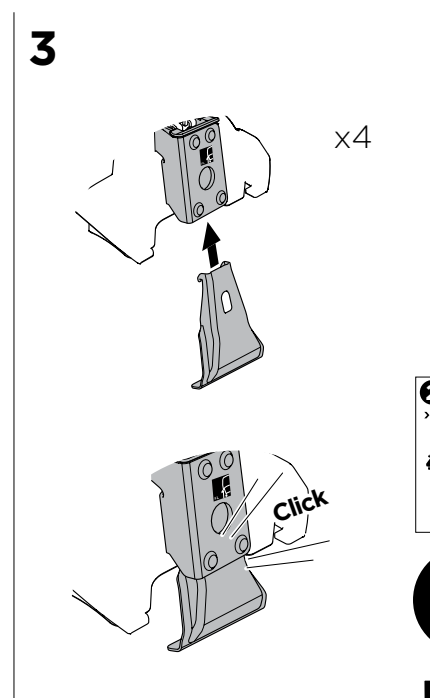

1

Kit 5118

TOYOTA RAV4 (Mk. III), 5-dr SUV, 05-12

ISO 11154-E

THULE WingBar Evo	THULE WingBar Edge	THULE WingBar	THULE SquareBar	Evo X (scale)	Edge X (scale)
TOYOTA RAV4 (Mk. III), 5-dr SUV, 05-12				42,5	L
THULE ProBar	THULE SlideBar				X (mm/inch)
TOYOTA RAV4 (Mk. III), 5-dr SUV, 05-12				1076 mm / 42 3/8"	

THULE WingBar Evo	THULE WingBar Edge	THULE WingBar	THULE SquareBar	Evo Y (scale)	Edge Y (scale)
TOYOTA RAV4 (Mk. III), 5-dr SUV, 05-12				38,5	B
THULE ProBar	THULE SlideBar				Y (mm/inch)
TOYOTA RAV4 (Mk. III), 5-dr SUV, 05-12				1036 mm / 40 3/4"	

	W (mm/inch)	Z (mm/inch)
TOYOTA RAV4 (Mk. III), 5-dr SUV, 05-12	700 mm / 27 1/2"	430 mm / 16 7/8"