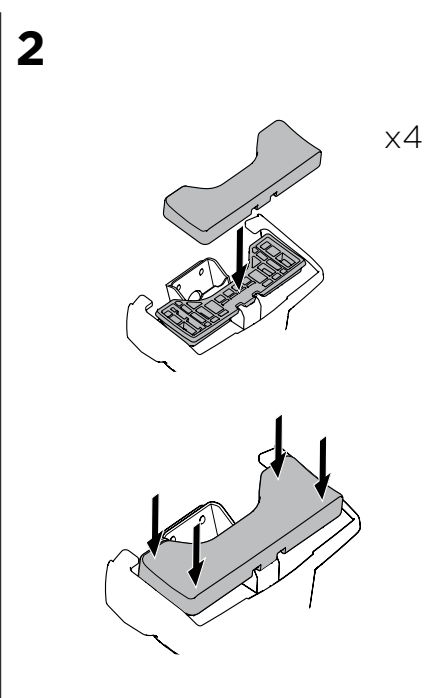

1

Kit 5118

TOYOTA RAV4 (Mk. III), 5-dr SUV, 05-12

ISO 11154-E

THULE WingBar Evo	THULE WingBar Edge	THULE WingBar	THULE SquareBar	Evo X (scale)	Edge X (scale)
TOYOTA RAV4 (Mk. III), 5-dr SUV, 05-12				42,5	L
THULE ProBar	THULE SlideBar				X (mm/inch)
TOYOTA RAV4 (Mk. III), 5-dr SUV, 05-12				1076 mm / 42 3/8"	

THULE WingBar Evo	THULE WingBar Edge	THULE WingBar	THULE SquareBar	Evo Y (scale)	Edge Y (scale)
TOYOTA RAV4 (Mk. III), 5-dr SUV, 05-12				38,5	B
THULE ProBar	THULE SlideBar				Y (mm/inch)
TOYOTA RAV4 (Mk. III), 5-dr SUV, 05-12				1036 mm / 40 3/4"	

	W (mm/inch)	Z (mm/inch)
TOYOTA RAV4 (Mk. III), 5-dr SUV, 05-12	700 mm / 27 1/2"	430 mm / 16 7/8"