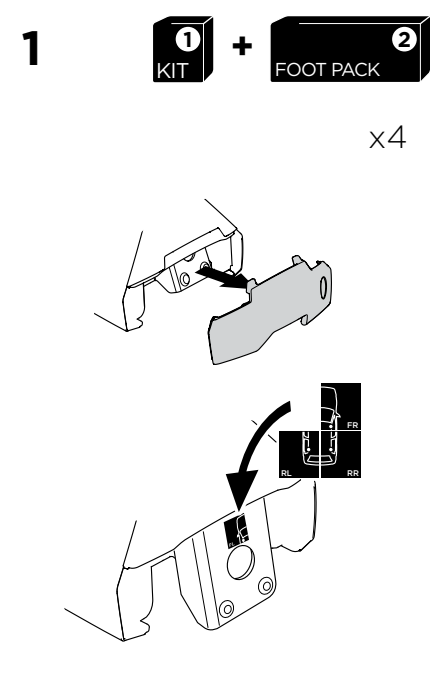

1

Kit 5118

TOYOTA RAV4 (Mk. III), 5-dr SUV, 05-12

ISO 11154-E

THULE WingBar Evo	THULE WingBar Edge	THULE WingBar	THULE SquareBar	Evo X (scale)	Edge X (scale)
TOYOTA RAV4 (Mk. III), 5-dr SUV, 05-12				42,5	L
THULE ProBar	THULE SlideBar				X (mm/inch)
TOYOTA RAV4 (Mk. III), 5-dr SUV, 05-12				1076 mm / 42 3/8"	

THULE WingBar Evo	THULE WingBar Edge	THULE WingBar	THULE SquareBar	Evo Y (scale)	Edge Y (scale)
TOYOTA RAV4 (Mk. III), 5-dr SUV, 05-12				38,5	B
THULE ProBar	THULE SlideBar				Y (mm/inch)
TOYOTA RAV4 (Mk. III), 5-dr SUV, 05-12				1036 mm / 40 3/4"	

	W (mm/inch)	Z (mm/inch)
TOYOTA RAV4 (Mk. III), 5-dr SUV, 05-12	700 mm / 27 1/2"	430 mm / 16 7/8"